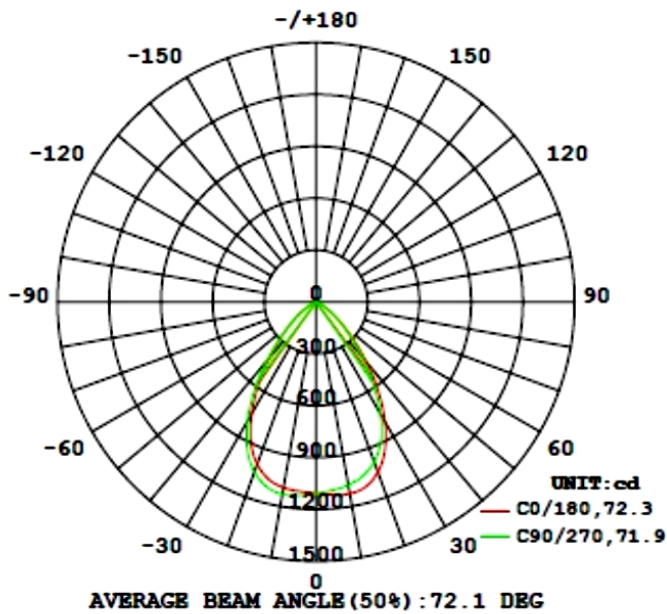

6" LED COMMERCIAL RECESSED LIGHT

PHOTOMETRY CHART:

MODEL	WATTS	VOLTAGE	LUMENS	COLOR TEMP	FINISH
CRLC6-20W-30K-D	20W	120~277VAC	1600LM	3000K	HAZE
CRLC6-20W-40K-D	20W	120~277VAC	1640LM	4000K	HAZE
CRLC6-20W-50K-D	20W	120~277VAC	1720LM	5000K	HAZE
CRLC6-20W-MCT-D	20W	120~277VAC	1720LM	MCT	HAZE
CRLC6-20W-30K-D-WH	20W	120~277VAC	1600LM	3000K	WHITE
CRLC6-20W-40K-D-WH	20W	120~277VAC	1640LM	4000K	WHITE
CRLC6-20W-50K-D-WH	20W	120~277VAC	1720LM	5000K	WHITE
CRLC6-20W-MCT-D-WH	20W	120~277VAC	1720LM	MCT	WHITE