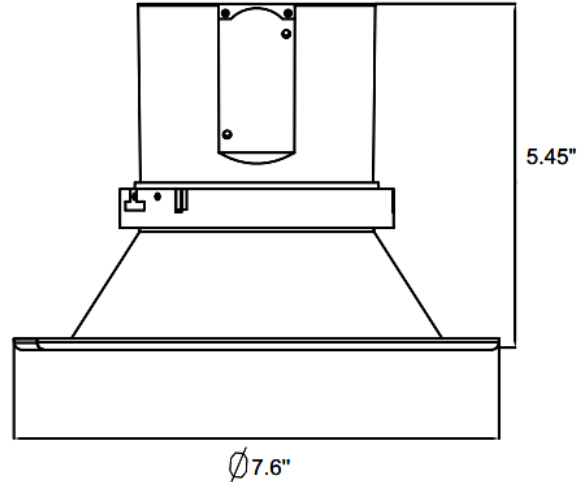

JOB NAME: _____

DATE: _____

TYPE: _____

DIMENSIONS:

- CRLC6-20W-30K-D CRLC6-20W-30K-D-WH
- CRLC6-20W-40K-D CRLC6-20W-40K-D-WH
- CRLC6-20W-50K-D CRLC6-20W-50K-D-WH
- CRLC6-20W-MCT-D CRLC6-20W-MCT-D-WH

6" LED COMMERCIAL RECESSED LIGHT